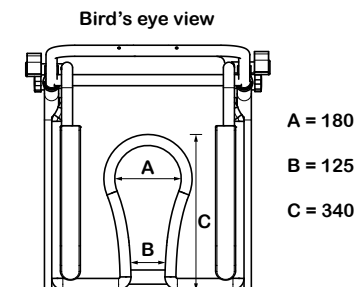

SB6c

Dimensions = Millimetres

Product features:

- Weight capacity - 136kg
- Rolls over most standard toilets
- Low maintenance
- Arms - lockable / flip-back
- Height adjustable
- Footrests - removable and swing-away, height adjustable
- No rust aluminum frame (Grade 6061 T6)
- Stainless steel parts and hardware (Grade 304)
- Safety belts - lap or chest belts plus calf strap
- Caster Wheels - 100mm all locking
- Commode system with deflector splash guard
- Tool-free assembly

Accessory items

- Refer to the accessory pages or on our website

A = 180

B = 125

C = 340