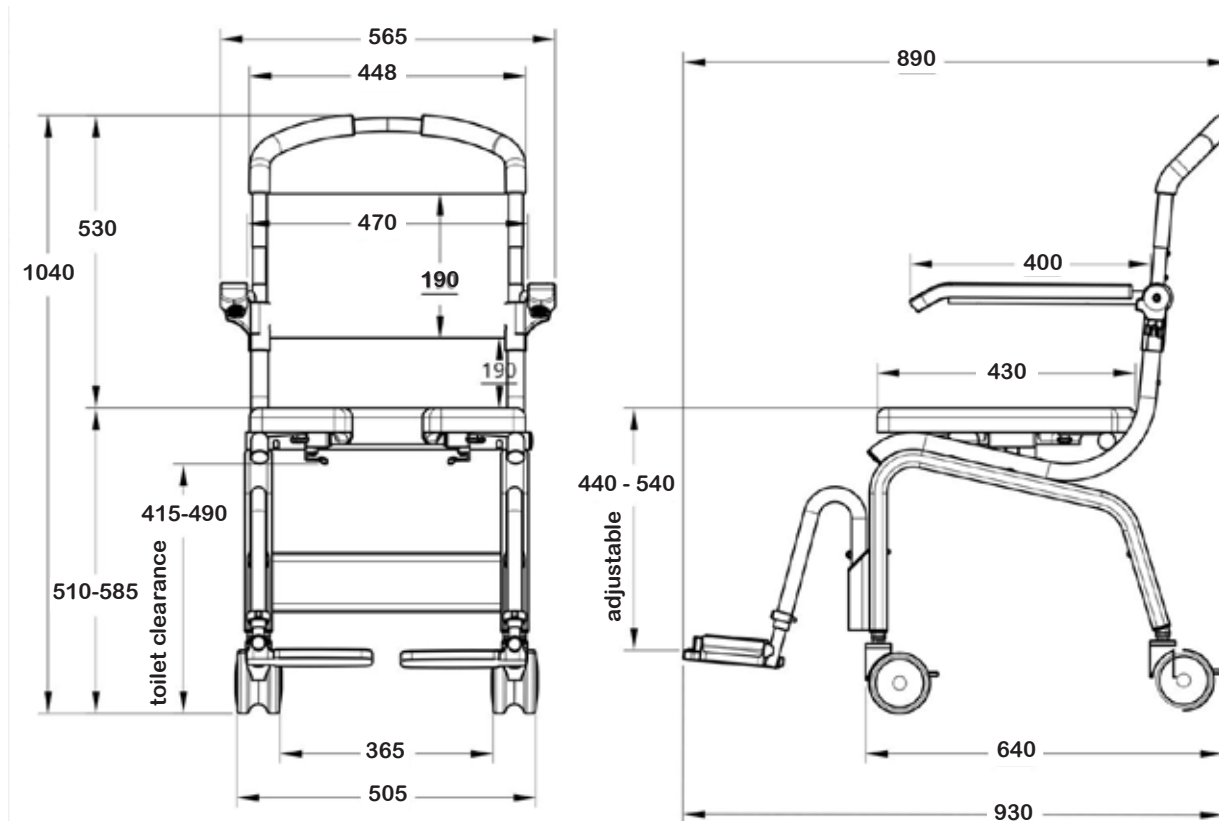

SB6c

Dimensions = Millimetres

Product features:

- Weight capacity - 136kg
- Rolls over most standard toilets
- Low maintenance
- Arms - lockable / flip-back
- Height adjustable
- Footrests - removable and swing-away, height adjustable
- No rust aluminum frame (Grade 6061 T6)
- Stainless steel parts and hardware (Grade 304)
- Safety belts - lap or chest belts plus calf strap
- Caster Wheels - 100mm all locking
- Commode system with deflector splash guard
- Tool-free assembly

Accessory items

- Refer to the accessory pages or on our website

A = 180

B = 125

C = 340