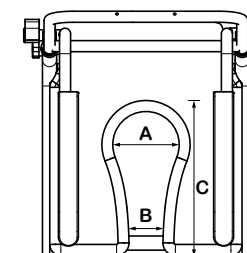

# SBI

Dimensions = Millimetres

Shower base height  
Standard 120mm - 140mm  
Use accessory SBR100 up to 140mm - 180mm  
Use accessory SBR150 up to 180mm - 230mm  
Use accessory SBR200 up to 230mm - 280mm

Toilet clearance width between frame is 295mm

405

Can be customised  
see accessories

500 (455 wide)

475

120 - 140

## Product features:

- Weight capacity - 250kg
- Rolls over most standard toilets
- Low maintenance
- Arms - removable / lockable / flip-back
- Height adjustable
- Safety mechanisms
- No rust aluminum frame (Grade 6061 T6)
- Stainless steel parts and hardware (Grade 304)
- Rotates 360 degrees inside shower (subject to space)
- Footrest - fold-up
- Safety belts - lap & chest belts
- Caster Wheels - 125mm x 4 locking
- Commode system
- Tool-free assembly

Bird's eye view

A = 175

B = 105

C = 345