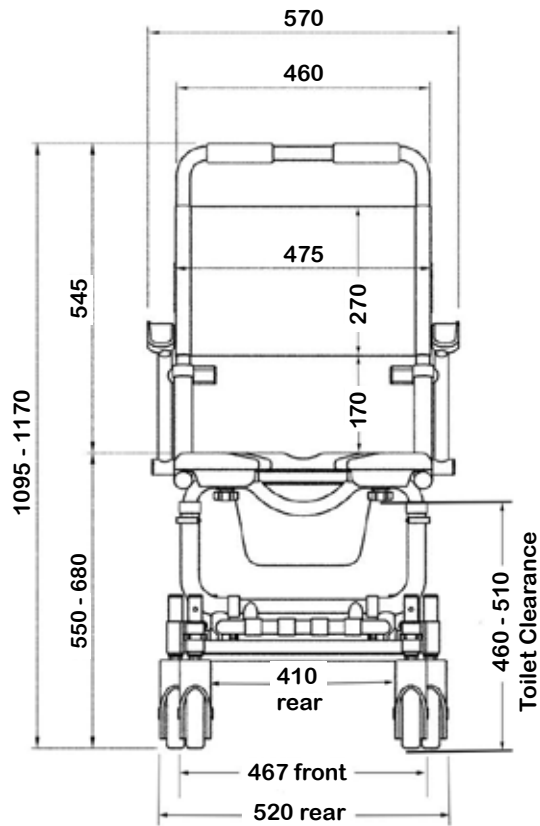

# SBI

Dimensions = Millimetres

Shower base height  
Standard 120mm - 140mm  
Use accessory SBR100 up to 140mm - 180mm  
Use accessory SBR150 up to 180mm - 230mm  
Use accessory SBR200 up to 230mm - 280mm

Toilet clearance width between frame is 295mm

405

Can be customised  
see accessories

500 (455 wide)

475

120 - 140

## Product features:

- Weight capacity - 250kg
- Rolls over most standard toilets
- Low maintenance
- Arms - removable / lockable / flip-back
- Height adjustable
- Safety mechanisms
- No rust aluminum frame (Grade 6061 T6)
- Stainless steel parts and hardware (Grade 304)
- Rotates 360 degrees inside shower (subject to space)
- Footrest - fold-up
- Safety belts - lap & chest belts
- Caster Wheels - 125mm x 4 locking
- Commode system
- Tool-free assembly

Bird's eye view

A = 175

B = 105

C = 345