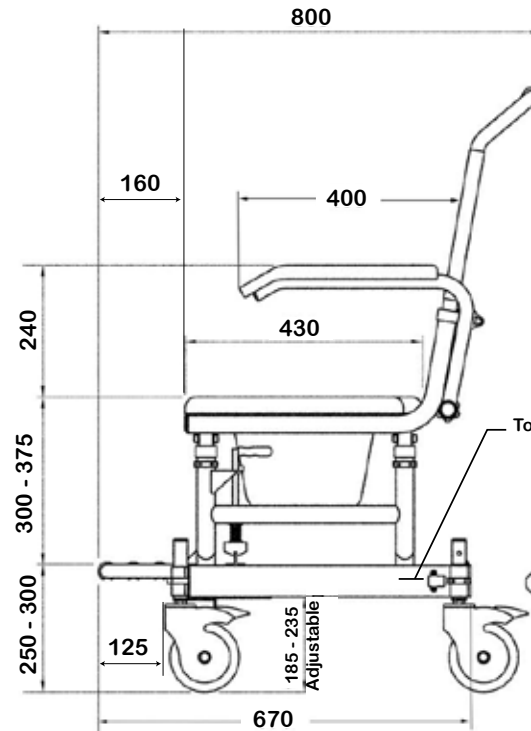

# SBI

Dimensions = Millimetres

Shower base height  
Standard 120mm - 140mm  
Use accessory SBR100 up to 140mm - 180mm  
Use accessory SBR150 up to 180mm - 230mm  
Use accessory SBR200 up to 230mm - 280mm

Toilet clearance width between frame is 295mm

405

Can be customised  
see accessories

500 (455 wide)

475

120 - 140

## Product features:

- Weight capacity - 250kg
- Rolls over most standard toilets
- Low maintenance
- Arms - removable / lockable / flip-back
- Height adjustable
- Safety mechanisms
- No rust aluminum frame (Grade 6061 T6)
- Stainless steel parts and hardware (Grade 304)
- Rotates 360 degrees inside shower (subject to space)
- Footrest - fold-up
- Safety belts - lap & chest belts
- Caster Wheels - 125mm x 4 locking
- Commode system
- Tool-free assembly

Bird's eye view

A = 175

B = 105

C = 345