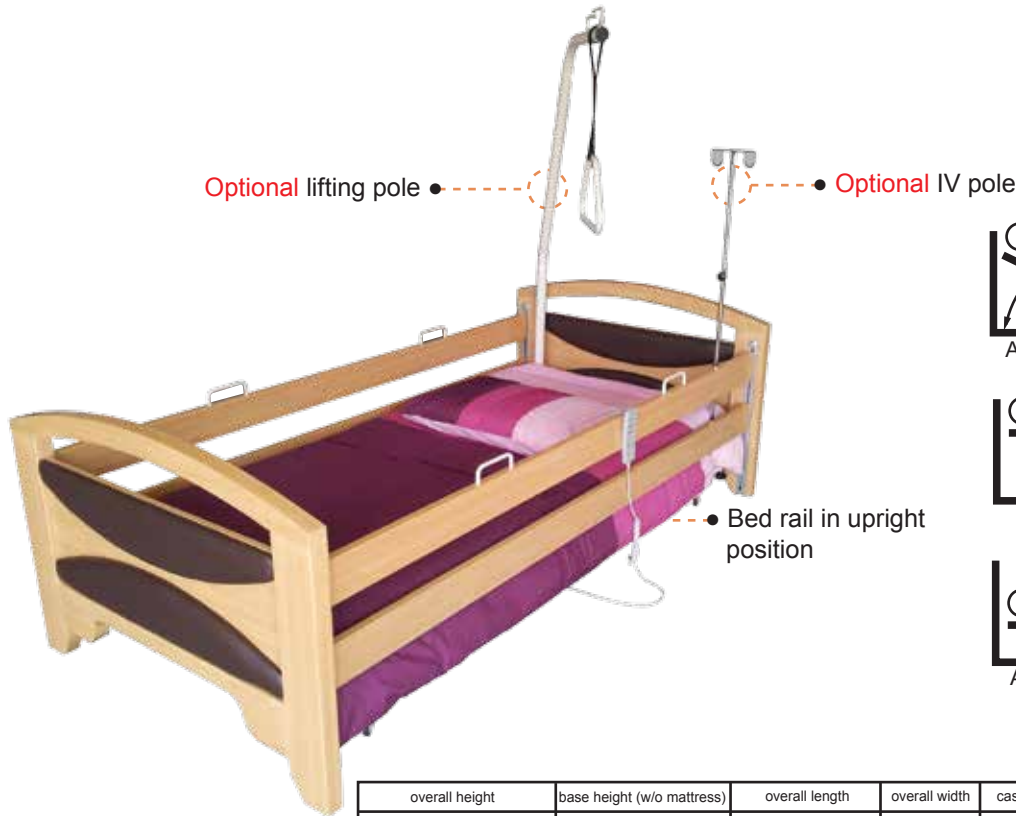

# Moderna 3 Fuction Bed

- Quality laminated timber finish
- Contemporary decor and style to fit with a modern look.
- Lift up bed rails/side panels
- Provides a non clinical solution for care needs
- 3 Fuction Electrically adjustable Hospital Bed

Adjustable: head/backrest

Adjustable: bed height

Adjustable: leg/knee bend

overall height	base height (w/o mattress)	overall length	overall width	castor size	unit weight	weight capacity
min 74cm max 126cm	min 20cm max 72cm	212cm	106cm	7.5cm	125kg	180kg