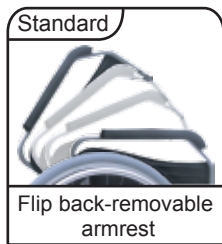

Heavy Duty 61cm Wheelchair

- Equipped with an array of features.
- Heavy duty & robust construction.
- Tyres crafted from durable, soft polyurethane.
- Padded Nylon, spill proof upholstery
- Suitable for in-home use, hospitals, nursing homes and other institutional use.

**WEIGHT CAPACITY
250KG**

W
1 YEAR WARRANTY
* conditions apply

Mobility Rentals & Sales Southside Pty Ltd ABN:37137136166
22 / 170 North Road, Woodridge, QLD 4119 | **Ph:1300 460 070**
wecare@mobilityrentals.com.au | www.mobilityrentals.com.au

overall height	overall length	overall width	seat depth	seat width	seat height	armrest height	backrest height	footrest length	folded width	rear wheel	front castor	unit weight	weight capacity
min 97cm max 108cm	106cm	80cm	44cm	61cm	52cm	23cm	40cm	min33cm max44cm	32cm	60cm	20cm	23.3kg	250kg