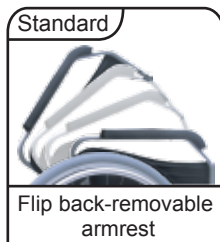

Heavy Duty 56cm Wheelchair

- Equipped with an array of features.
- Heavy duty & robust construction.
- Tyres crafted from durable, soft polyurethane.
- Padded Nylon, spill proof upholstery
- Suitable for in-home use, hospitals, nursing homes and other institutional use.

**WEIGHT CAPACITY
250KG**

1 YEAR WARRANTY
* conditions apply

Mobility Rentals & Sales Southside Pty Ltd ABN:37137136166
22 / 170 North Road, Woodridge, QLD 4119 | **Ph:1300 460 070**
wecare@mobilityrentals.com.au | www.mobilityrentals.com.au

overall height	overall length	overall width	seat depth	seat width	seat height	armrest height	backrest height	footrest length	folded width	rear wheel	front castor	unit weight	weight capacity
min 97cm max 108cm	106cm	75cm	44cm	56cm	52cm	23cm	40cm	min33cm max44cm	32cm	60cm	20cm	23.3kg	250kg