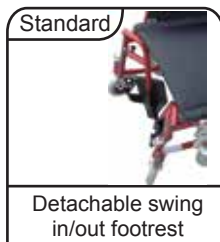

Heavy Duty 56cm Wheelchair

- Equipped with an array of features.
- Heavy duty & robust construction.
- Tyres crafted from durable, soft polyurethane.
- Padded Nylon, spill proof upholstery
- Suitable for in-home use, hospitals, nursing homes and other institutional use.

**WEIGHT CAPACITY
250KG**

1 YEAR WARRANTY
* conditions apply

Mobility Rentals & Sales Southside Pty Ltd ABN:37137136166
22 / 170 North Road, Woodridge, QLD 4119 | **Ph:1300 460 070**
wecare@mobilityrentals.com.au | www.mobilityrentals.com.au

overall height	overall length	overall width	seat depth	seat width	seat height	armrest height	backrest height	footrest length	folded width	rear wheel	front castor	unit weight	weight capacity
min 97cm max 108cm	106cm	75cm	44cm	56cm	52cm	23cm	40cm	min33cm max44cm	32cm	60cm	20cm	23.3kg	250kg