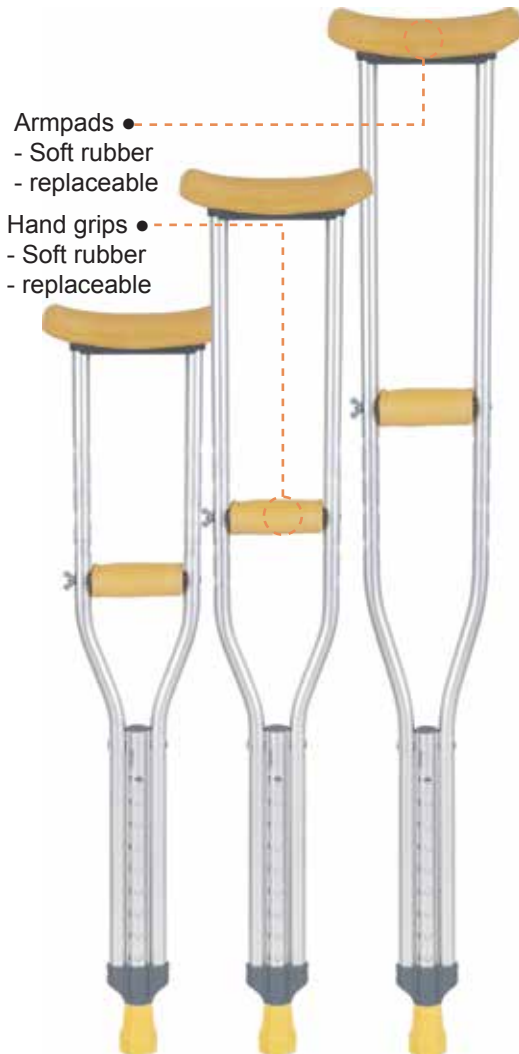

Underarm Crutches

Replaceable Soft Rubber Armpads
 Replaceable Soft Rubber Hand Grips
 Simple Light Weight Construction

Armpads ●
 - Soft rubber
 - replaceable

Hand grips ●
 - Soft rubber
 - replaceable

Tall Adult

armpit pad height	armpit to handle	unit weight	weight capacity
min134cm max154cm	min40cm max55cm	0.9kg	110kg

Adult

armpit pad height	armpit to handle	unit weight	weight capacity
min114cm max134cm	min29cm max44cm	0.78kg	110kg

Youth

armpit pad height	armpit to handle	unit weight	weight capacity
min94cm max114cm	min25cm max38cm	0.75kg	110kg

W
 1 YEAR WARRANTY
 * conditions apply

Mobility Rentals & Sales Southside Pty Ltd ABN:37137136166
 22 / 170 North Road, Woodridge, QLD 4119 | **Ph:1300 460 070**
 wecare@mobilityrentals.com.au | www.mobilityrentals.com.au