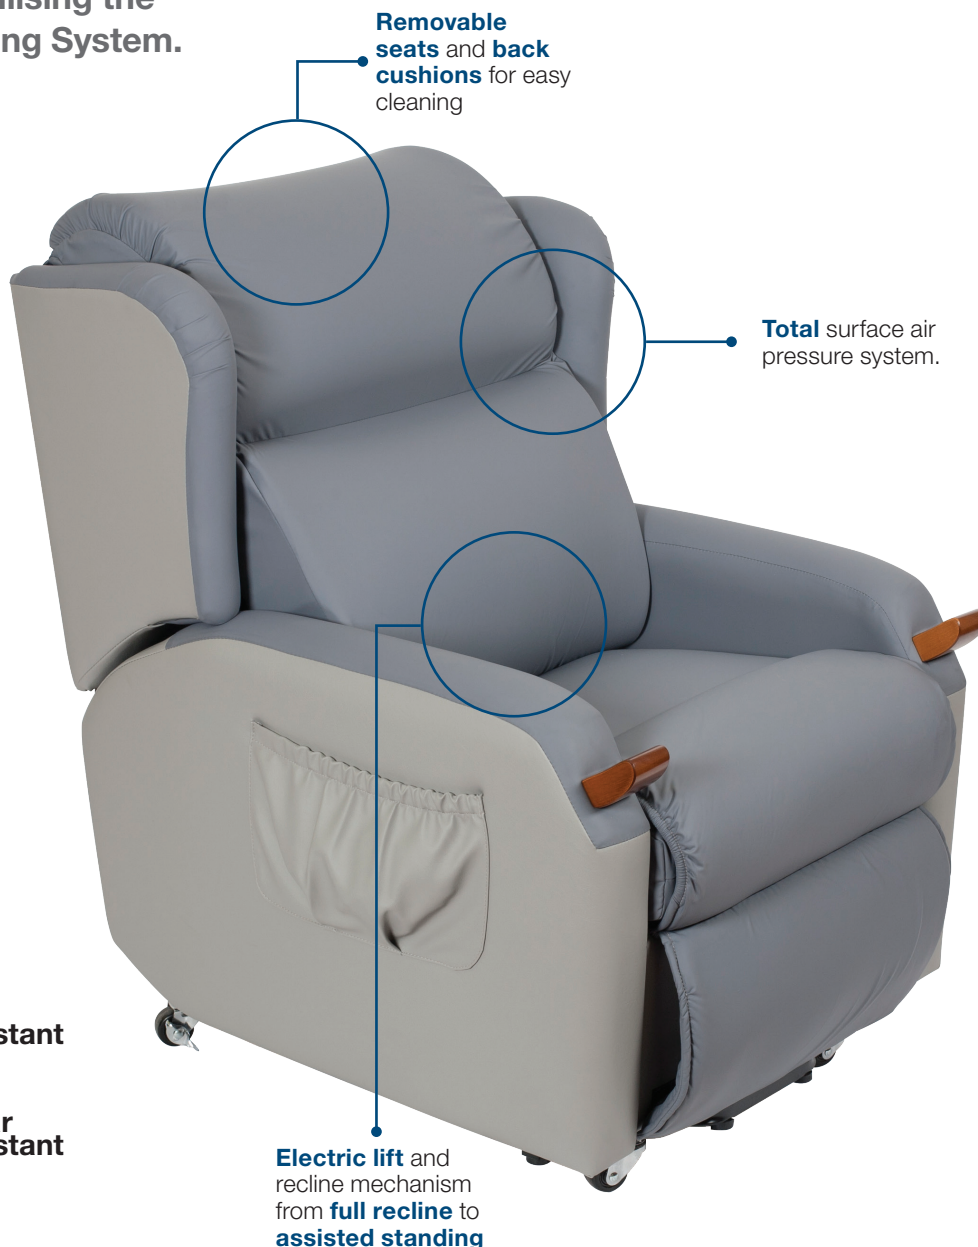

COMPACT LIFT CHAIR

Large

Proven pressure relief utilising the unique Air Comfort Seating System.

FEATURES

- Total surface air pressure system for long term pressure relief
- Removable seat and back cushions
- Electric lift and recline mechanism
- Front and rear castors
- Wall Saver mechanism
- Back-up battery capability
- Easy to clean, repair and maintain
- Available in CarrEx & Macrosuede
- Custom colours available
- Available in single or twin motor

FABRIC

Anti fungal

Fire resistant

Anti bacterial

Wear resistant

SPECIFICATIONS

Description	Overall Width	Overall Height	Overall Length	Seat Depth	Seat Width	Seat Height	Back Height	Max User Weight
Compact Lift Chair Large AC59020	820mm	1060mm	890mm	510mm	600mm	520mm	740mm	140kg
Compact Lift Chair Large Twin Motor AC59066	820mm	1060mm	890mm	510mm	600mm	520mm	740mm	140kg
Compact Lift Chair Large Mobile AC59101	820mm	1060mm	890mm	510mm	600mm	520mm	740mm	140kg