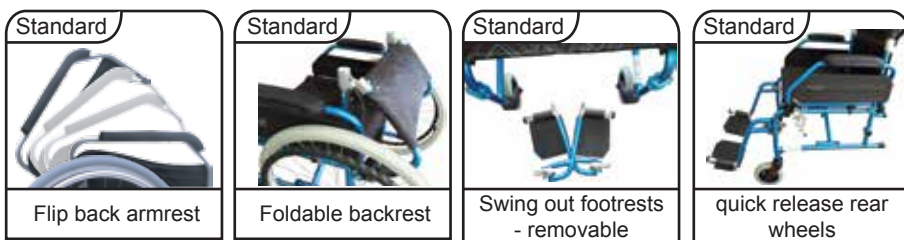

SUPERLITE 46cm Aluminium Wheelchair

- Quality double braced aluminium frame.
- Easily transportable, super light 12kg Net weight.
- Compact size when folded.
- Tyres crafted from durable, soft polyurethane.
- No tyre inflation required.

Seat width 46cm

Mobility Rentals & Sales Southside Pty Ltd ABN:37137136166
 22 / 170 North Road, Woodridge, QLD 4119 | Ph:1300 460 070
 wecare@mobilityrentals.com.au | www.mobilityrentals.com.au

overall height	overall length	overall width	seat depth	seat width	seat height	armrest height	backrest height	footrest length	folded width	rear wheel	front castor	unit weight	weight capacity
95cm	107cm	64cm	43cm	46cm	50cm	22cm	45cm	min30cm max40cm	29cm	propel 60cm transit 30cm	15cm	12.7kg	110kg