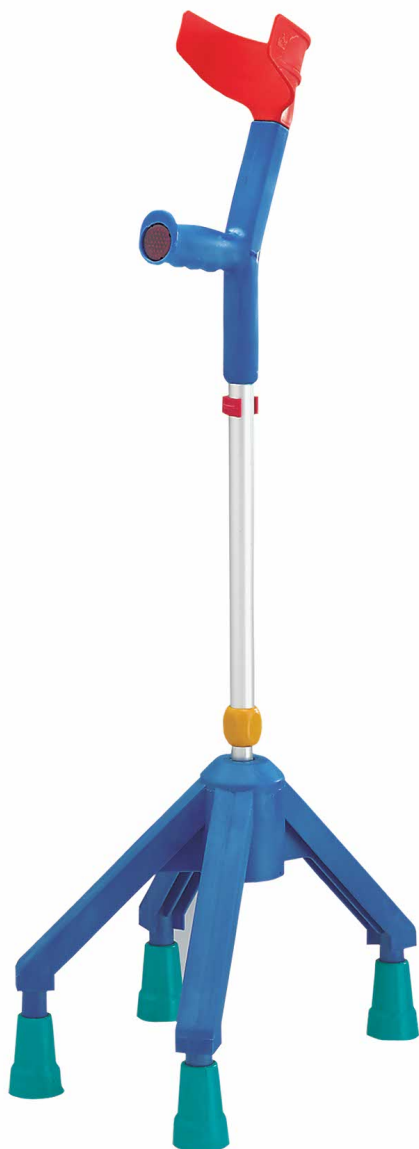

REBOTEC

QUADRO FUN-KIDS

Height adjustable walking frame

- Compression fitting for strong and confident stride without weak weld points
- Wide and stable footprint with 4 interdependent rubber ferrules
- Flexible height with 10 adjustment settings

MPN

Quadro Fun-Kids
156.95

Accessories

Handle Pads (Small)
160.01.01x2

Australian Government
Department of Health
Therapeutic Goods Administration

ARTG 297302

info@rebotec.com.au
rebotec.com.au
218/354 Eastern Valley Way
Chatswood 2067 NSW

HEIGHT FROM HANDLE TO CUFF 16 – 21 cm

HEIGHT OF HANDLE 67 – 88 cm

HEIGHT ADJUSTMENTS x10